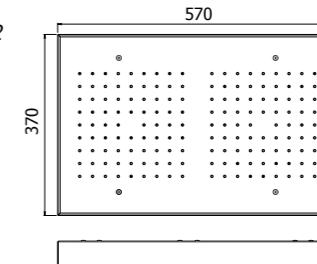

CODE
WLS9902-CRTL
WLS9902-CSTL
WLS9902-OBTL
WLS9902-NOTL
WLS9902-BOTL
WLS9902-OSTL
CODE BI-COLOUR
WLS9902-NOFLTL
WLS9902-NOFBTL
WLS9902-NOBOTL
WLS9902-BOFLTL
WLS9902-BOFBTL
WLS9902-OSFLTL
WLS9902-OSFBTL
WLS9902-OSBOTL

Soffione quadro 500x500mm in acciaio con cromoterapia disponibile con radiocomando o pulsantiera ad incasso. 100 ugelli anticalcare, limitatore 15 l/min

Square showerhead in stainless steel, chromotherapy available with remote control or built-in hand control unit. 100 antiscaling nozzles, 15 l/min limiter. 500x500mm