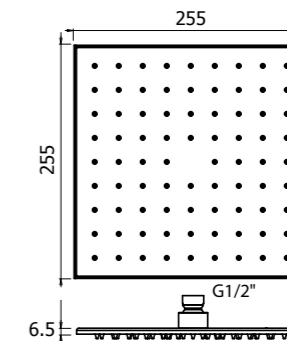

*Square ultrathin showerhead, stainless steel, 255x255 mm with external frame in finish. Rain jet. 80 antiscaling nozzles, 9 l/min limiter*

250x250 mm AISI304

**CODE**  
 WLS9904-INTL  
 WLS9904-POBTL  
 WLS9904-PGMTL  
 WLS9904-PRSTL  
**CODE BI-COLOUR**  
 WLS9904-INPGMTL  
 WLS9904-POBPGMTL