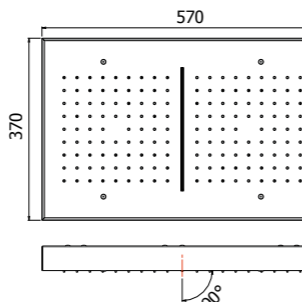

CODE
WLS9903-INTL
WLS9903-PGMTL
WLS9903-PRSTL
CODE BI-COLOUR
WLS9903-INPGMTL