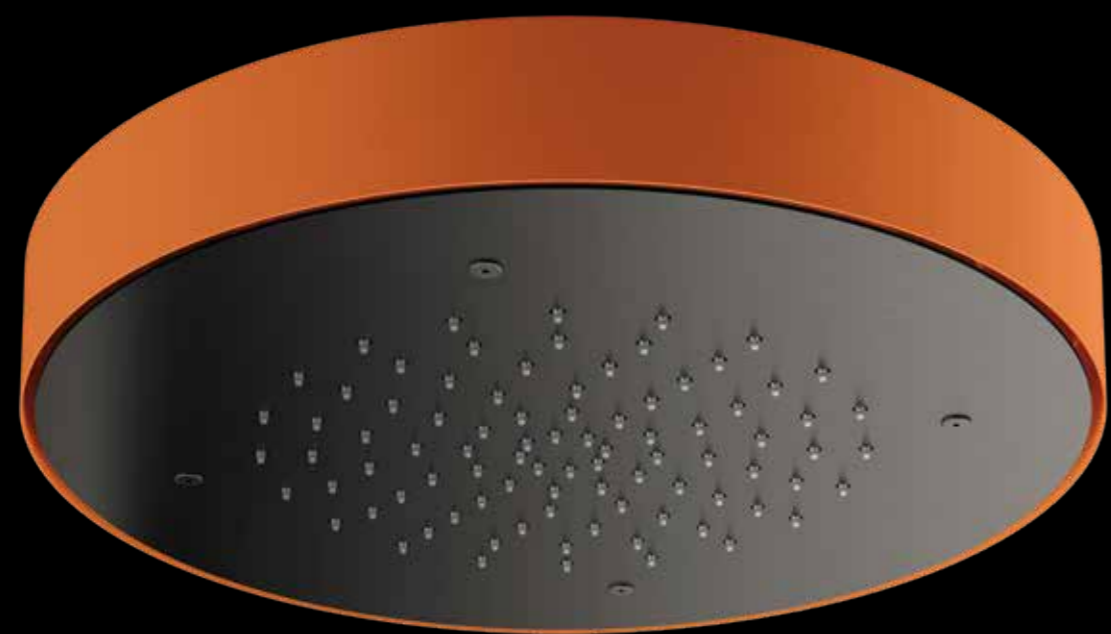

Bi-colour Showerheads

*For an exclusive
shower experience*

I soffioni Spectra offrono un design essenziale e versatile. Disponibili con 2 soffioni tondi con cornice nei colori Rosso o Arancio e il soffione in tinta con il corpo del rubinetto. Una soluzione elegante e personalizzata, perfetta per ambienti doccia distintivi e moderni.

The Spectra showerheads feature a minimalist and versatile design. They are available with two round showerheads, framed in Red or Orange, with the showerhead matching the color of the faucet body. An elegant and customized solution, perfect for distinctive and modern shower spaces.