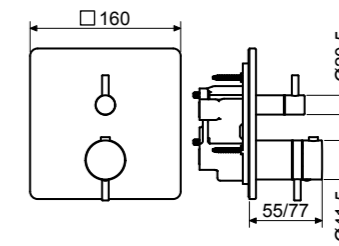

1. CODE
2. EDE2802-CRTL
   - EDE2802-CSTL
   - EDE2802-OBTL
   - EDE2802-NOTL
   - EDE2802-BOTL
   - EDE2802-OSTL