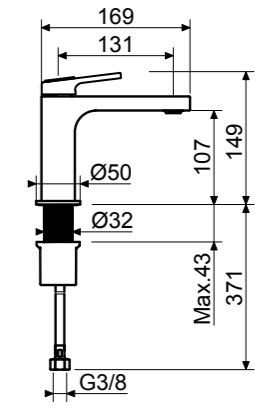

Corpo | Body	CODE
	VOR9950-CR

Corpo | Body	CODE
	VOR9953-CR
	VOR9953-CS
	VOR9953-OB
	VOR9953-NO
	VOR9953-BO
	VOR9953-OS

Leva | Lever	CODE
	LEV002-CRIN
	LEV002-CRCA
	LEV002-CRNO
	LEV002-CRBO
	LEV002-CRFL
	LEV002-CRFB

Leva | Lever	CODE	CODE
	LEV002-CRIN	LEV002-NOIN
	LEV002-CRCA	LEV002-NOCA
	LEV002-CRNO	LEV002-NONO
	LEV002-CRBO	LEV002-NOBO
	LEV002-CRFL	LEV002-NOFL
	LEV002-CRFB	LEV002-NOFB
	LEV002-CSIN	LEV002-BOIN
	LEV002-CSCA	LEV002-BOCA
	LEV002-CSNO	LEV002-BONO
	LEV002-CSBO	LEV002-BOBO
	LEV002-CSFL	LEV002-BOFL
	LEV002-CSFB	LEV002-BOFB
	LEV002-OBIN	LEV002-OSIN
	LEV002-OBCA	LEV002-OSCA
	LEV002-OBNO	LEV002-OSNO
	LEV002-OBBO	LEV002-OSBO
	LEV002-OBFL	LEV002-OSFL
	LEV002-OBFB	LEV002-OSFB