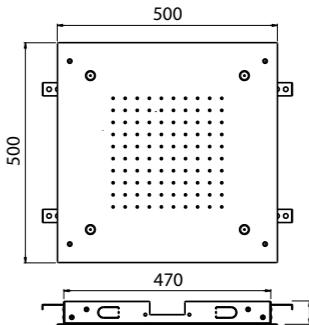

1. CODE
2. WLS3709-CRTL
   - WLS3709-CSTL
   - WLS3709-NOTL
   - WLS3709-BOTL
   - WLS3709-OSTL

Soffione a parete quadro in acciaio getto pioggia e cascata. 99 ugelli con anticalcare. Limitatore 12 l/min

Wall-mounted square showerhead in stainless steel, rain and waterfall jets, safety valve included. 99 antiscaling nozzles, 12 l/min limiter.

INOX
AISI304
12 l/min
500x200 mm