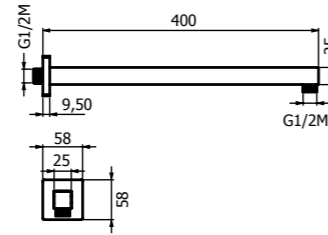

1. CODE
2. WLS3122-CRTL
   - WLS3122-CSTL
   - WLS3122-OBTL
   - WLS3122-NOTL
   - WLS3122-BOTL
   - WLS3122-OSTL