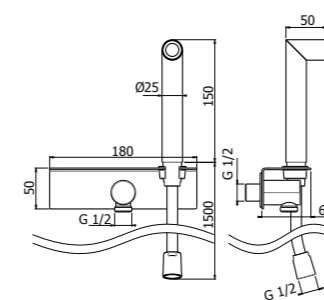

Set doccia in acciaio inox. Doccetta minimalista tonda con aeratore Presa acqua con mensola Flessibile in PVC 150cm **Con valvola di non ritorno**

*Shower set in stainless steel Round hand shower with aerator, Wall water outlet with shelf Flexible hose in PVC, L150 cm **With non-return valve***

AISI304

AER3002

1. **CODE**
2. WLS3002-INTL
   - WLS3002-POBTL
   - WLS3002-PGRTL
   - WLS3002-PRSTL