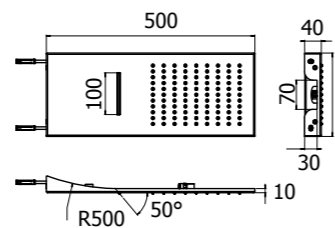

1. CODE
2. WLS3509-CRTL
   - WLS3509-CSTL
   - WLS3509-OBTL
   - WLS3509-NOTL
   - WLS3509-BOTL
   - WLS3509-OSTL