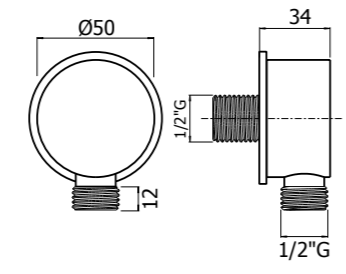

1. CODE
2. LOX0302-INTL
   - LOX0302-POBTL
   - LOX0302-PGMTL
   - LOX0302-PRSTL