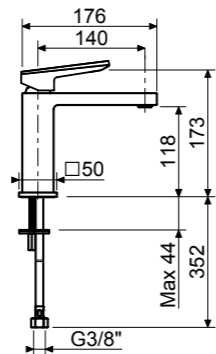

CODE  
HYP0060-CR

Corpo | Body

CODE

HYP9952-NO  
HYP9952-BO  
HYP9952-OS

Maniglia | Lever

CODE

LEV001-CFL  
LEV001-CFB  
LEV001-CBO  
LEV001-NOBO  
LEV001-BONO  
LEV001-FL  
LEV001-FB

Miscelatore lavabo senza scarico  
Single-lever basin mixer without waste