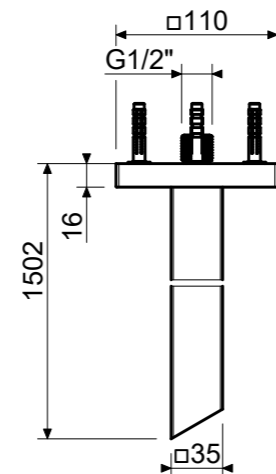

1. CODE
2. RAPO095-IN
   - RAPO095-POB
   - RAPO095-PGM
   - RAPO095-PRS