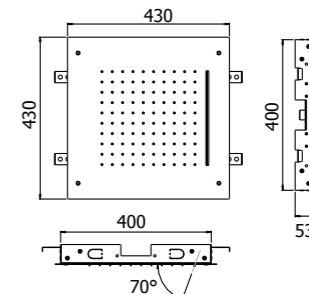

CODE

WLS3200-CRTL
WLS3200-CSTL
WLS3200-OBTL
WLS3200-NOTL
WLS3200-BOTL
WLS3200-OSTL