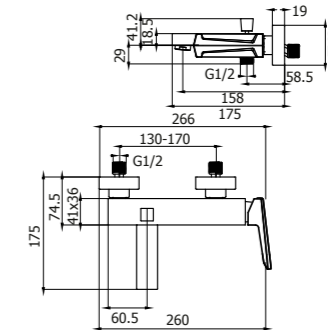

CODE
HYP0021-CR
HYP0021-CS
HYP0021-OB
HYP0021-NO
HYP0021-BO
HYP0021-OS

Combinazioni colore | Option colour combinations

Corpo | Body

CODE