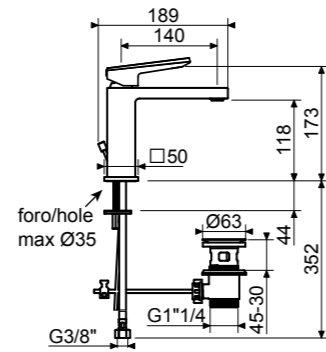

CODE
HYP0050-CR