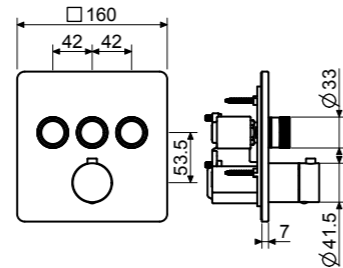

*Exposed components for 3-outlet concealed thermostatic mixer.  
The built-in box is sold separately*

PRO003EDEN  
Prolunga | Extension

- CODE
- EDE2903-CRTL
  - EDE2903-CSTL
  - EDE2903-OBTL
  - EDE2903-NOTL
  - EDE2903-BOTL
  - EDE2903-OSTL