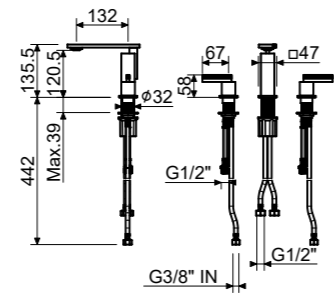

1. CODE
2. RAPO057-IN
   - RAPO057-POB
   - RAPO057-PGM
   - RAPO057-PRS
   - CODE BI-COLOUR
   - RAPO057-INPGM
   - RAPO057-POBPGM