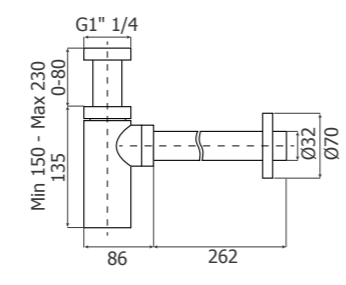

Sifone minimalista tondo in acciaio inox
Round minimalist siphon, stainless steel

1. CODE
2. LOX4100-INTL
   - LOX4100-POBTL
   - LOX4100-PGMTL
   - LOX4100-PRSTL