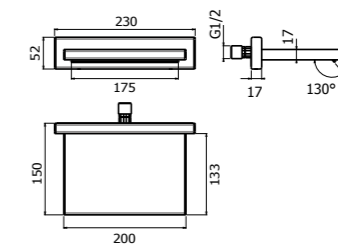

INOX  
AISI316L

Bocca a cascata a muro in acciaio inox

*Wall-mounted stainless steel spout with waterfall jet*

INOX  
AISI304

15  
l/min

CODE

BOC2005-INTL

BOC2005-POBTL