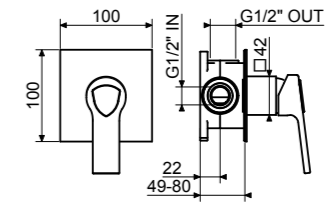

*Single-lever mixer for concealed installation,  
Ø 35 mm*

**CODE**  
**INT9035-00TL**  
**CAR1002**

Miscelatore incasso con deviatore 2-3 uscite.  
**Scatola incasso venduta separatamente**

*Single-lever mixer for concealed installation,  
with 2-3 outlets.  
The built-in box is sold separately*