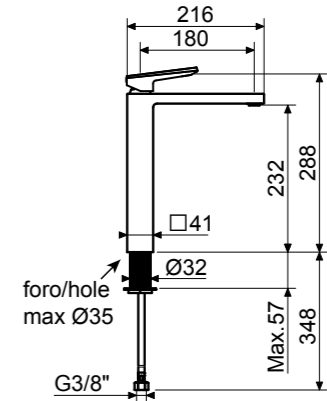

CODE
HYP0052-CR
HYP0052-CS
HYP0052-OB
HYP0052-NO
HYP0052-BO
HYP0052-OS

Combinazioni colore | Option colour combinations