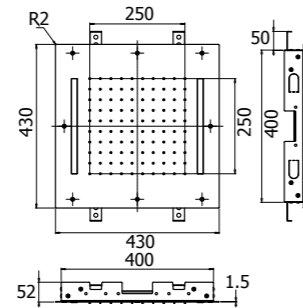

Square showerhead in stainless steel, chromotherapy available with remote control or built-in hand control unit. 100 antiscaling nozzles, 15 l/min limiter. 430x430mm

Radiocomando  
Remote control

Pulsantiera  
Push-button  
panel