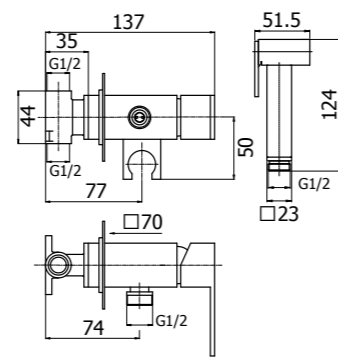

CODE
HYP2000-CR
HYP2000-CS
HYP2000-OB
HYP2000-NO
HYP2000-BO
HYP2000-OS