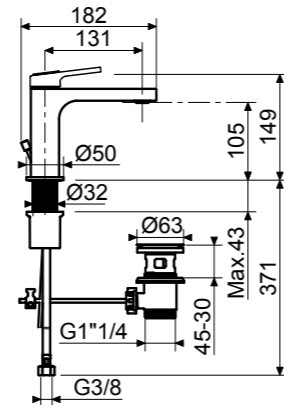

Miscelatore lavabo senza scarico
Single-lever basin mixer without waste

CAR1006 AER1000