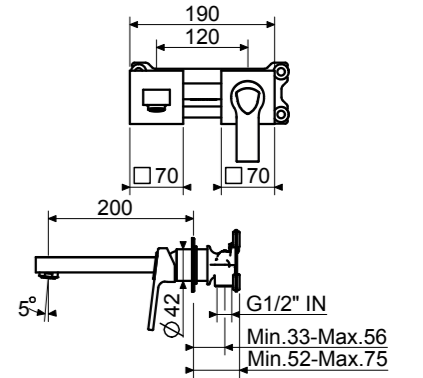

Corpo miscelatore incasso Ø35mm.
Basin mixer for concealed installation, Ø 35 mm.

CODE
INT0055-00TL

PRO0035 - Prolunga | Extension