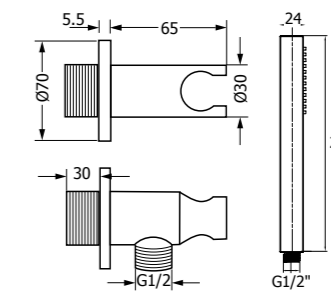

CODE
WLS3030-INTL
WLS3030-POBTL
WLS3030-PGMTL
WLS3030-PRSTL