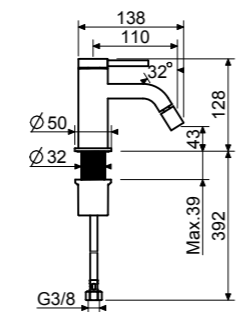

1. CODE
2. SPE0063-IN
   - SPE0063-POB
   - SPE0063-PGM
   - SPE0063-PRS

Combinazioni colore | Option colour combinations

Corpo | Body

CODE

- SPE9963-IN
- SPE9963-POB
- SPE9963-PGM
- SPE9963-PRS

Maniglia | Lever

CODE

- SPE0099-FL
- SPE0099-FB

IN
Brushed
Stainless Steel

POB
Brushed
Aurea PVD

PGM
Brushed
Titanium PVD

PRS
Brushed
Copper PVD

FL
Flame

FB
Fire
Burst