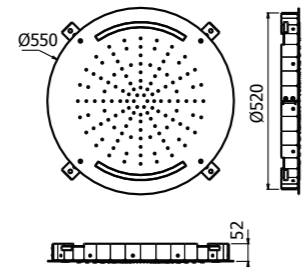

Round showerhead in stainless steel, chromotherapy available with remote control or built-in hand control unit. 126 antiscaling nozzles, 15 l/min limiter. Ø550mm

Radiocomando  
Remote control

Pulsantiera  
Push-button panel