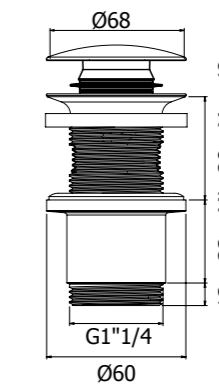

1. **CODE**
2. LOX4001-INTL
   - LOX4001-POBTL
   - LOX4001-PGRTL
   - LOX4001-PRSTL