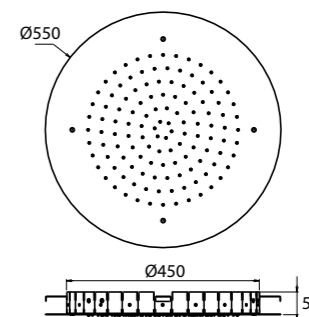

CODE

WLS3176-CRTL
WLS3176-CSTL
WLS3176-NOTL
WLS3176-BOTL
WLS3176-OSTL