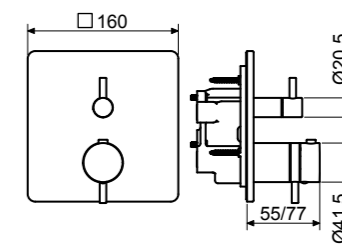

1. CODE
2. EDE2803-CRTL
   - EDE2803-CSTL
   - EDE2803-OBTL
   - EDE2803-NOTL
   - EDE2803-BOTL
   - EDE2803-OSTL