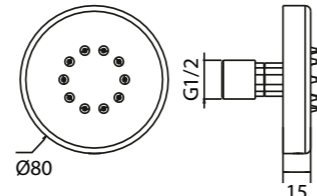

CODE
WLS3925-INTL
WLS3925-POBTL
WLS3925-PGMTL
WLS3925-PRSTL