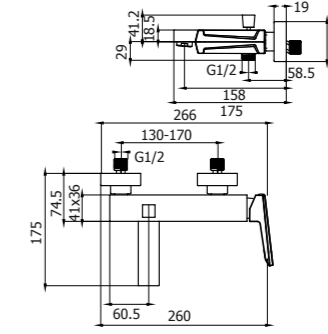

CODE
HYP0020-CR
HYP0020-CS
HYP0020-OB
HYP0020-NO
HYP0020-BO
HYP0020-OS