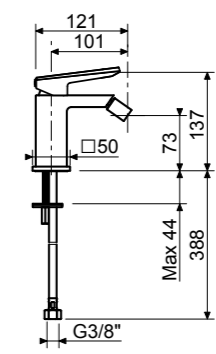

CODE
HYP0063-CR
HYP0063-CS
HYP0063-OB
HYP0063-NO
HYP0063-BO
HYP0063-OS