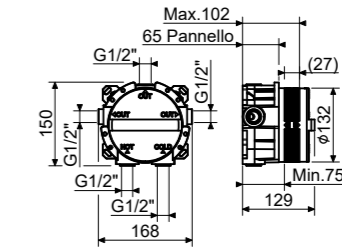

1. CODE
2. EDE003-OOTL
4. RICO082 DEV3036