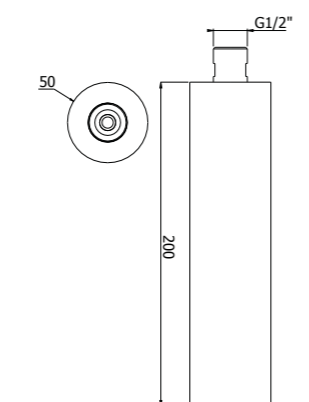

CODE
WLS20200-INTL
WLS20200-POBTL
WLS20200-PGRTL
WLS20200-PRSTL