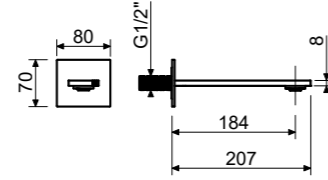

RAPTOR 316L

Bocca per lavabo a muro L 207 mm.
Basin spout for concealed installation, L207mm.

1. CODE
2. RAPO058-IN
   - RAPO058-POB
   - RAPO058-PGM
   - RAPO058-PRS
   - CODE BI-COLOUR
   - RAPO058-INPGM
   - RAPO058-POBPGM

Soffione quadro 430x430mm in acciaio con cromoterapia disponibile con radiocomando o pulsantiera ad incasso. 100 ugelli anticalcare, limitatore 15 l/min

Square showerhead in stainless steel, chromotherapy available with remote control or built-in hand control unit. 100 antiscaling nozzles, 15 l/min limiter. 430x430mm

WLS3512	WLS3513
Con radiocomando With remote control	Con pulsantiera With push-button panel
WLS3512-INTL	WLS3513-INTL
WLS3512-POBTL	WLS3513-POBTL
WLS3512-PGRTL	WLS3513-PGRTL
WLS3512-PRSTL	WLS3513-PRSTL

Radiocomando
Remote control

Pulsantiera
Push-button panel

Bocca a pavimento per lavabo in acciaio inox
Da abbinare a RAP1111 o RAPO054
Basin floor-standing spout, stainless steel
To match with RAP1111 or RAPO054.

1. CODE
2. RAPO059-IN
   - RAPO059-POB
   - RAPO059-PGM
   - RAPO059-PRS
   - CODE BI-COLOUR
   - RAPO059-INPGM
   - RAPO059-POBPGM

Soffione quadro 500x500mm in acciaio con cromoterapia disponibile con radiocomando o pulsantiera ad incasso. 100 ugelli anticalcare, limitatore 15 l/min

Square showerhead in stainless steel, chromotherapy available with remote control or built-in hand control unit. 100 antiscaling nozzles, 15 l/min limiter. 500x500mm

WLS3710	WLS3720
Con radiocomando With remote control	Con pulsantiera With push-button panel
WLS3710-INTL	WLS3720-INTL
WLS3710-POBTL	WLS3720-POBTL
WLS3710-PGRTL	WLS3720-PGRTL
WLS3710-PRSTL	WLS3720-PRSTL

Radiocomando
Remote control

Pulsantiera
Push-button panel