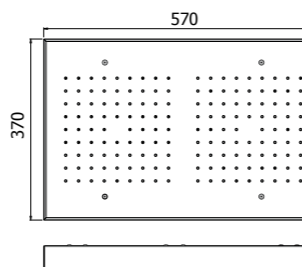

CODE
WLS9902-INTL
WLS9902-PGMTL
WLS9902-PRSTL
CODE BI-COLOUR
WLS9902-INPGMTL