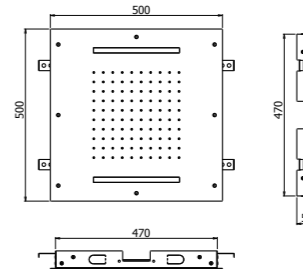

WLS3710	WLS3720
Con radiocomando With remote control	Con pulsantiera With push-button panel
WLS3710-INTL	WLS3720-INTL
WLS3710-POBTL	WLS3720-POBTL
WLS3710-PGRTL	WLS3720-PGRTL
WLS3710-PRSTL	WLS3720-PRSTL

Radiocomando
Remote control

Pulsantiera
Push-button panel