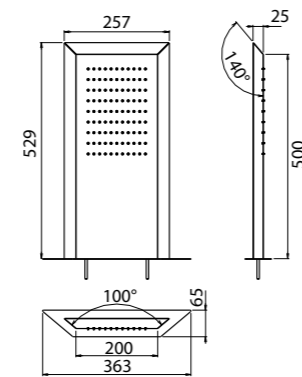

CODE
WLS3626-INTL
WLS3626-POBTL
WLS3626-PGMTL
WLS3626-PRSTL