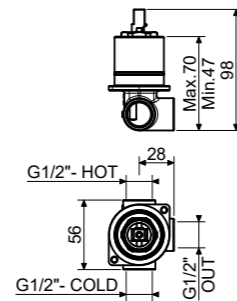

CODE

INT1135-OOTL

CAR1002

Combinazioni colore | Option colour combinations

Corpo | Body

CODE

HYP9911-NO

HYP9911-BO

HYP9911-OS