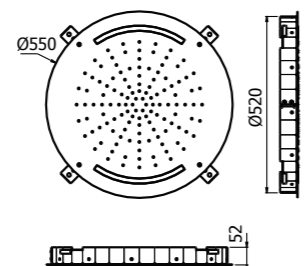

WLS3810	WLS3820
Con radiocomando With remote control	Con pulsantiera With push-button panel
WLS3810-INTL	WLS3820-INTL
WLS3810-POBTL	WLS3820-POBTL
WLS3810-PGRTL	WLS3820-PGRTL
WLS3810-PRSTL	WLS3820-PRSTL