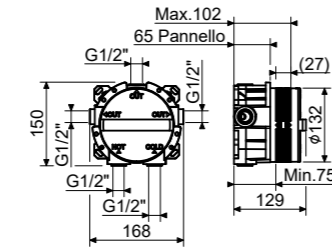

1. CODE
2. EDE003-OOTL
4. CAR2022 CAR3009