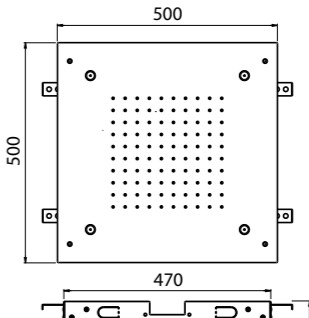

CODE

WLS3709-CRTL
WLS3709-CSTL
WLS3709-NOTL
WLS3709-BOTL
WLS3709-OSTL