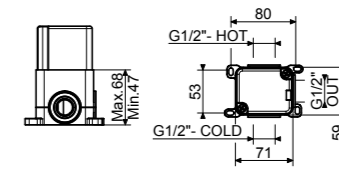

CODE
INT9036-00TL
CAR1002   **DEV3036**