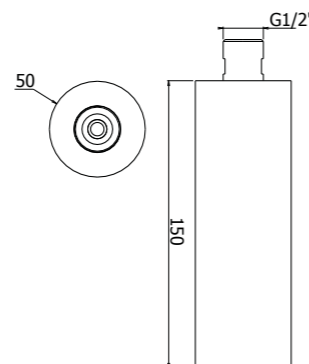

CODE
WLS20150-INTL
WLS20150-POBTL
WLS20150-PGRTL
WLS20150-PRSTL

Soffione a parete a tubo in acciaio getto pioggia con aeratore anticalcare.

Ø 50 mm L 150 mm. Limitatore 6 l/min

Wall-mounted tube showerhead in stainless steel, rain jet with antiscaling aerator.

Ø 50 mm L 150 mm, 6 l/min limiter.

Ø50 mm
L 150 mm

AISI304