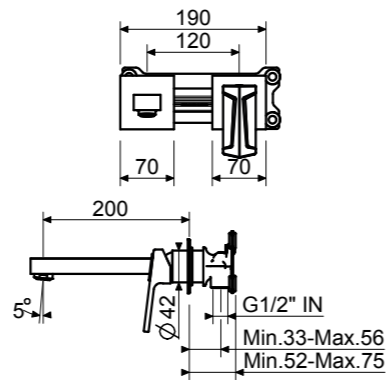

Corpo miscelatore incasso Ø35mm.
Basin mixer for concealed installation, Ø 35 mm.

CODE
INT0055-00TL